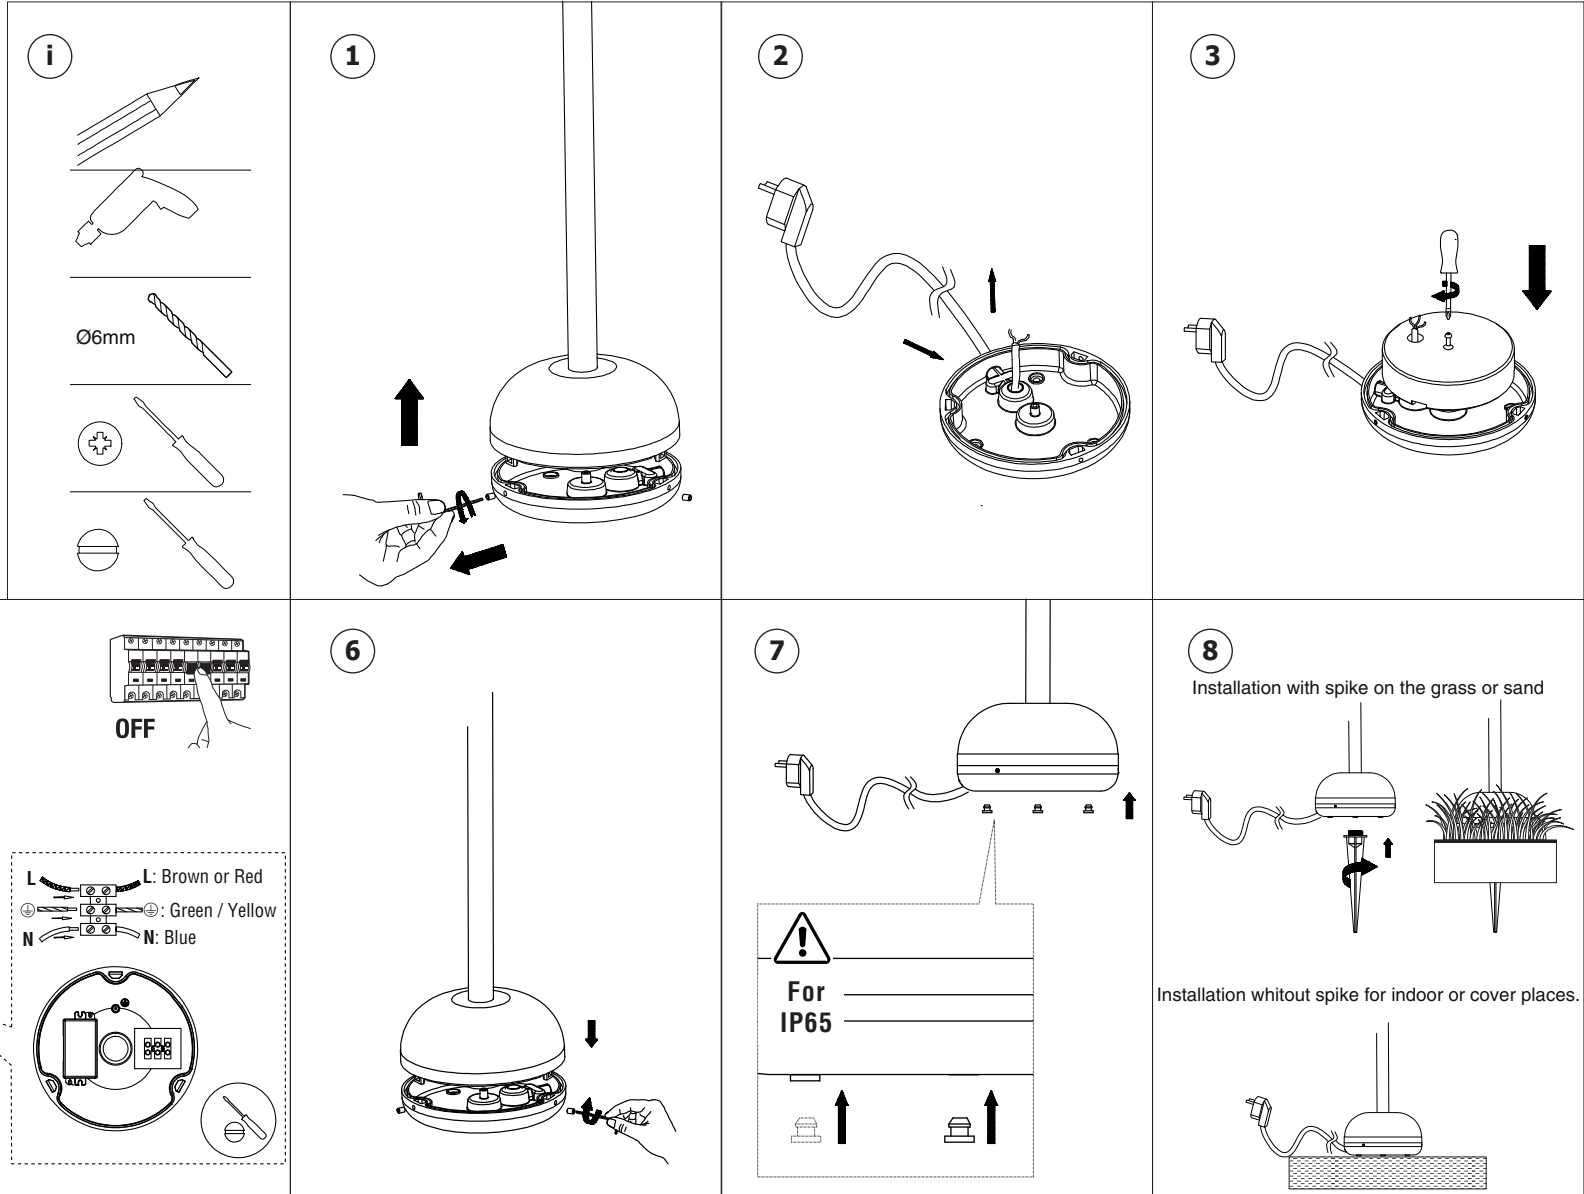

reddot winner 2021
lighting design

BROT
Ref. 71257

TECHNICAL FEATURES

SMD 14W 2700K 620lm CRI>80

Together
we take care
of the planet

Together we take care of the planet.

This is why we reduce paper consumption. Please refer to the safety, maintenance and warranty instructions at www.faro.es. If you cannot access it, call us at +34 937 723 965 or write to export@faro.es.