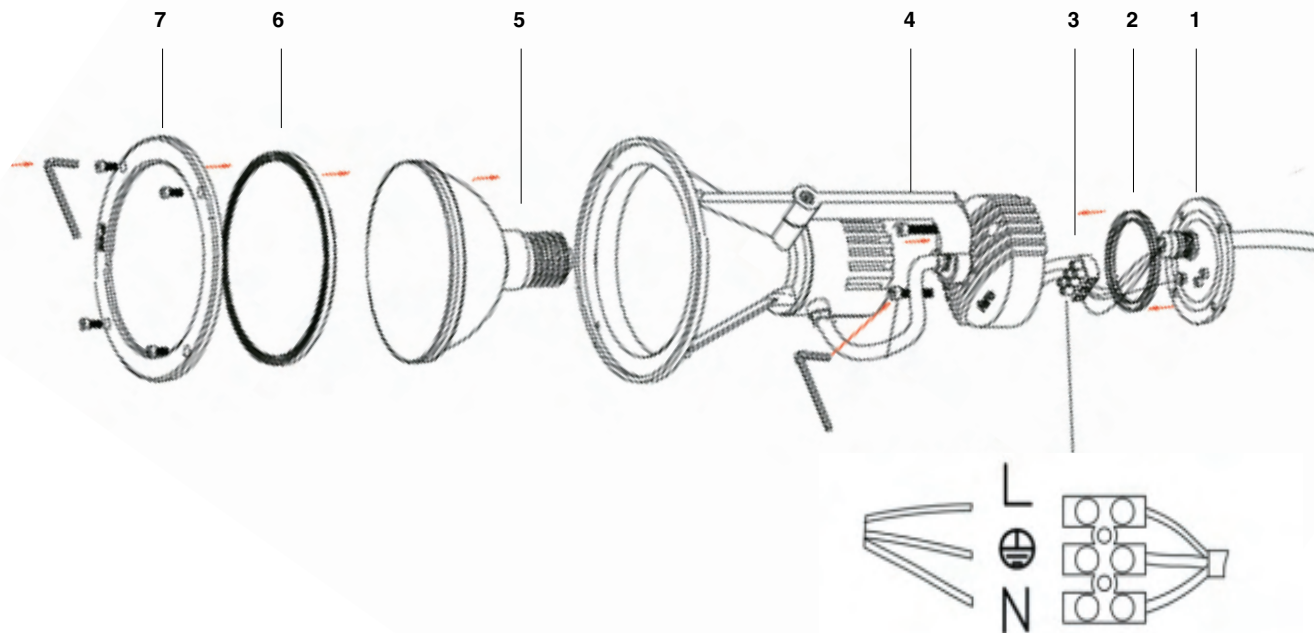

PROJECT

TECHNICAL FEATURES

1 x E27 PAR38 max.15W LED no incl.

Together we take care of the planet

**Together
we take care
of the planet**

Together we take care of the planet.

This is why we reduce paper consumption. Please refer to the safety, maintenance and warranty instructions at www.faro.es. If you cannot access it, call us at +34 937 723 965 or write to export@faro.es.