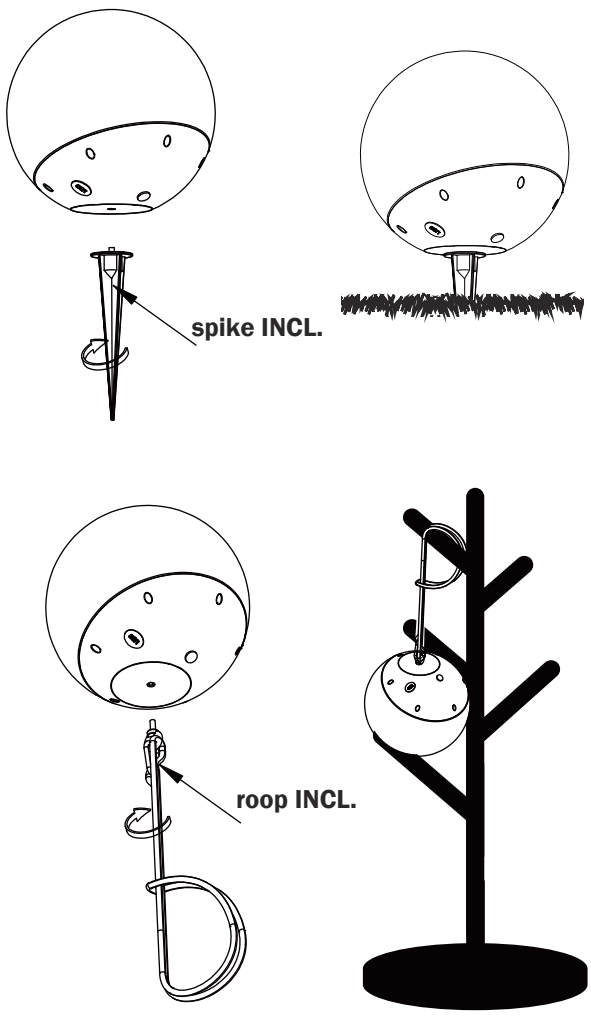

- 1 push ON white
- 2 push red
- 3 push green
- 4 push purple
- 5 push the color light change automatically
- 6 OFF

NOTE. Close the sealing cap of the USB after charging/discharging to ensure good water proof function

max 4-5 hr (Charging Battery Red indicator)

100% intensity max 6hr (Full Battery Green indicator)
40% intensity max 15hr
10% intensity max 80hr

TECHNICAL FEATURES - CARACTERÍSTICAS TÉCNICAS

SMD LED 3W 2700K 55lm + RGB (16lm-40lm-12lm) INCL	III	IP44	ON/OFF	Micro USB Charger 5Vdc 1A	Built-in Rechargeable Lithium Battery Non-replaceable	Battery Capacity 18650 / 2200mAh*1	micro USB line 1m incl	AC/DC Adapter NOT INCL CLASS II, 100V-240V~50Hz/60Hz, max Output 5V 3A
---	-----	------	--------	---------------------------	---	------------------------------------	------------------------	---