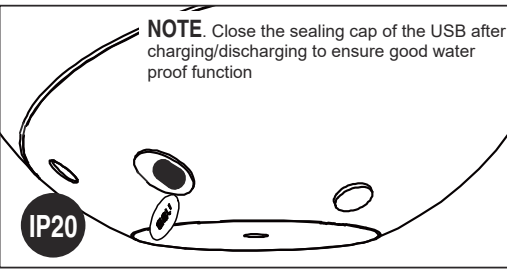

- 1 push ON white
- 2 push red
- 3 push green
- 4 push purple
- 5 push the color light change automatically
- 6 OFF

NOTE. Close the sealing cap of the USB after charging/discharging to ensure good water proof function

max 4-5 hr (Charging Battery Red indicator)

100% intensity max 6hr (Full Battery Green indicator)
40% intensity max 15hr
10% intensity max 80hr

TECHNICAL FEATURES - CARACTERÍSTICAS TÉCNICAS

SMD LED 3W 2700K 55lm + RGB (16lm-40lm-12lm) INCL	III	IP44	ON/OFF	Micro USB Charger 5Vdc 1A	Built-in Rechargeable Lithium Battery Non-replaceable	Battery Capacity 18650 / 2200mAh*1	micro USB line 1m incl	AC/DC Adapter NOT INCL CLASS II, 100V-240V~50Hz/60Hz, max Output 5V 3A
---	-----	------	--------	---------------------------	---	------------------------------------	------------------------	---