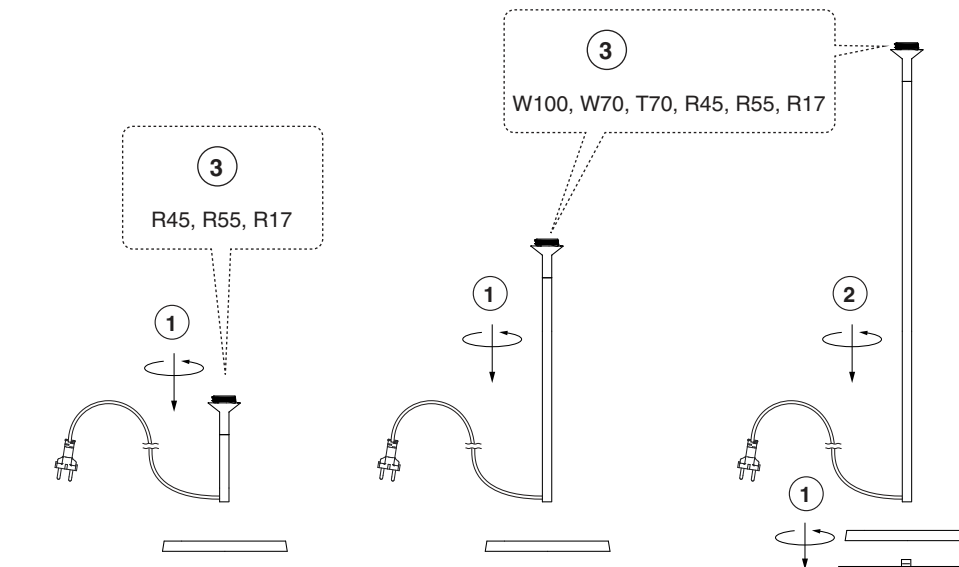

Options

TECHNICAL FEATURES

1 X E27 MAX 15W LED no incl.

Together
we take care
of the planet

Together we take care of the planet. This is why we reduce paper consumption. Please refer to the safety, maintenance and warranty instructions at www.faro.es. If you cannot access it, call us at +34 937 723 965 or write to export@faro.es.