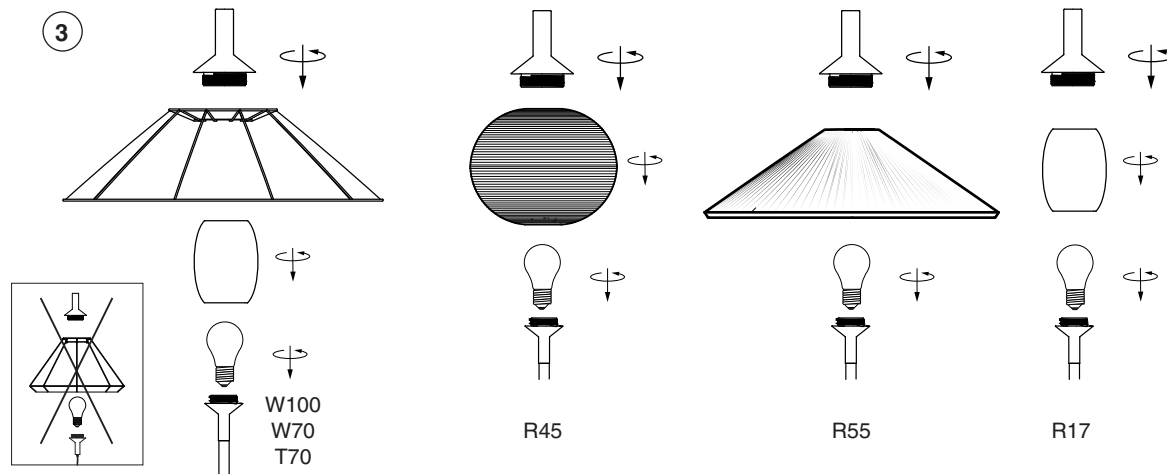

Options

TECHNICAL FEATURES

1 X E27 MAX 15W LED no incl.

Together
we take care
of the planet

Together we take care of the planet. This is why we reduce paper consumption. Please refer to the safety, maintenance and warranty instructions at www.faro.es. If you cannot access it, call us at +34 937 723 965 or write to export@faro.es.