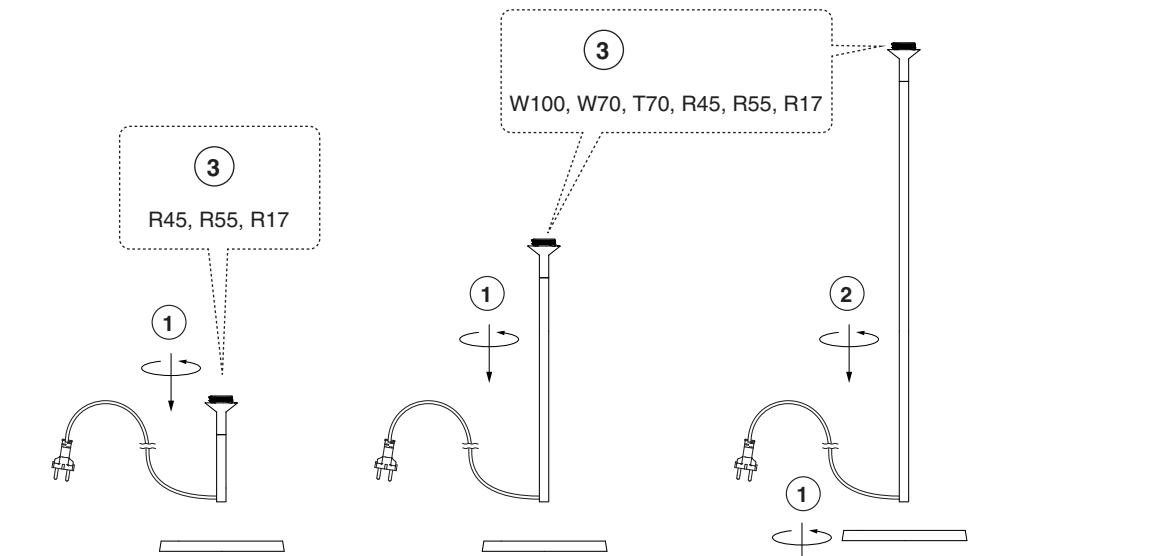

Options

TECHNICAL FEATURES

1 X E27 MAX 15W LED no incl.

Together
we take care
of the planet

Together we take care of the planet. This is why we reduce paper consumption. Please refer to the safety, maintenance and warranty instructions at www.faro.es. If you cannot access it, call us at +34 937 723 965 or write to export@faro.es.