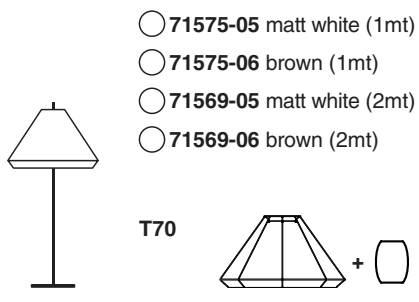

Options

TECHNICAL FEATURES

1 X E27 MAX 15W LED no incl.

Together
we take care
of the planet

Together we take care of the planet. This is why we reduce paper consumption. Please refer to the safety, maintenance and warranty instructions at www.faro.es. If you cannot access it, call us at +34 937 723 965 or write to export@faro.es.