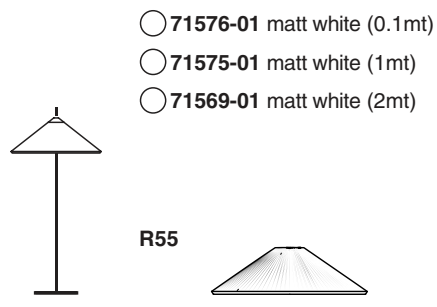

Options

TECHNICAL FEATURES

1 X E27 MAX 15W LED no incl.

Together
we take care
of the planet

Together we take care of the planet. This is why we reduce paper consumption. Please refer to the safety, maintenance and warranty instructions at www.faro.es. If you cannot access it, call us at +34 937 723 965 or write to export@faro.es.