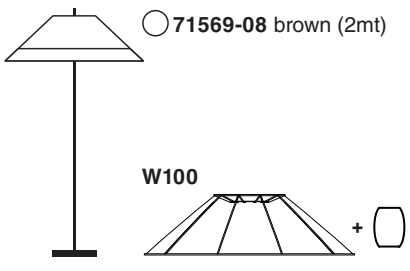

Options

TECHNICAL FEATURES

1 X E27 MAX 15W LED no incl.

Together
we take care
of the planet

Together we take care of the planet. This is why we reduce paper consumption. Please refer to the safety, maintenance and warranty instructions at www.faro.es. If you cannot access it, call us at +34 937 723 965 or write to export@faro.es.