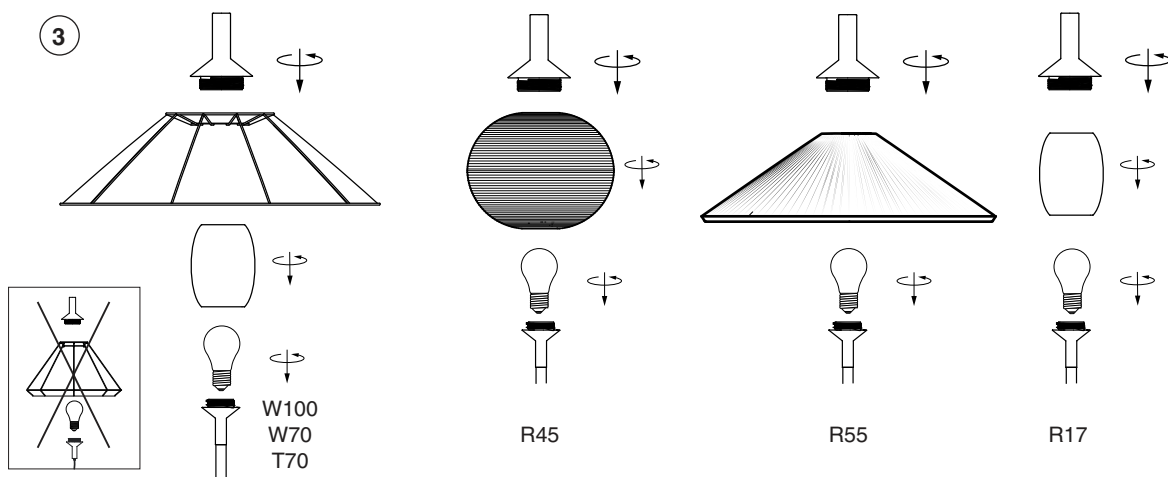

Options

TECHNICAL FEATURES

1 X E27 MAX 15W LED no incl.

Together
we take care
of the planet

Together we take care of the planet. This is why we reduce paper consumption. Please refer to the safety, maintenance and warranty instructions at www.faro.es. If you cannot access it, call us at +34 937 723 965 or write to export@faro.es.