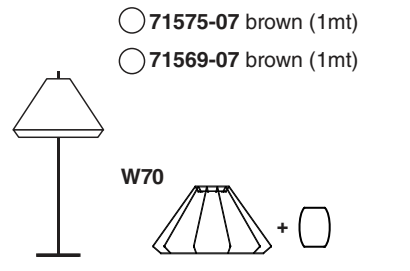

Options

TECHNICAL FEATURES

1 X E27 MAX 15W LED no incl.

Together
we take care
of the planet

Together we take care of the planet. This is why we reduce paper consumption. Please refer to the safety, maintenance and warranty instructions at www.faro.es. If you cannot access it, call us at +34 937 723 965 or write to export@faro.es.