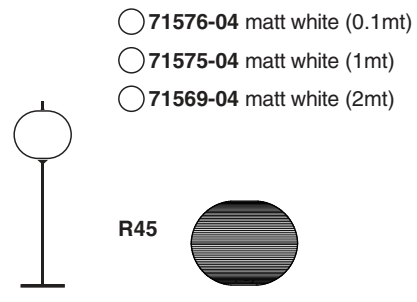

Options

TECHNICAL FEATURES

1 X E27 MAX 15W LED no incl.

Together
we take care
of the planet

Together we take care of the planet. This is why we reduce paper consumption. Please refer to the safety, maintenance and warranty instructions at www.faro.es. If you cannot access it, call us at +34 937 723 965 or write to export@faro.es.