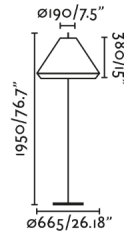

**SAIGON OUT 1950 C70 Grey/beige floor lamp by NAHTRANG**  
**Ref. 71569-09**

SAIGON is a set of designer lamps by Nahtrang for outdoor lighting. It is characterize for simplicity and pure way. This is the floor lamp with a beige shade and a height of 2m. The lampshade is made of rope that lets the light pass through creating a beautiful light effect.

### General characteristics

Fixation	Floor
Type	II
IP	65/44
voltage	100V-240V
Hertz	50/60Hz
Cable meters	2000mm
Power	15W