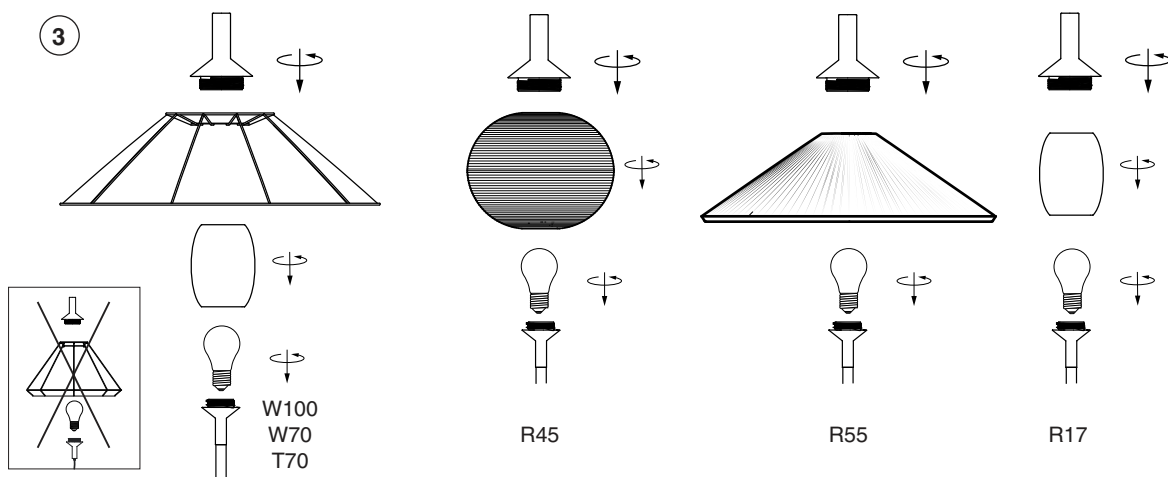

Options

TECHNICAL FEATURES

1 X E27 MAX 15W LED no incl.

Together
we take care
of the planet

Together we take care of the planet.
This is why we reduce paper consumption. Please refer to the safety, maintenance and warranty instructions at www.faro.es. If you cannot access it, call us at +34 937 723 965 or write to export@faro.es.