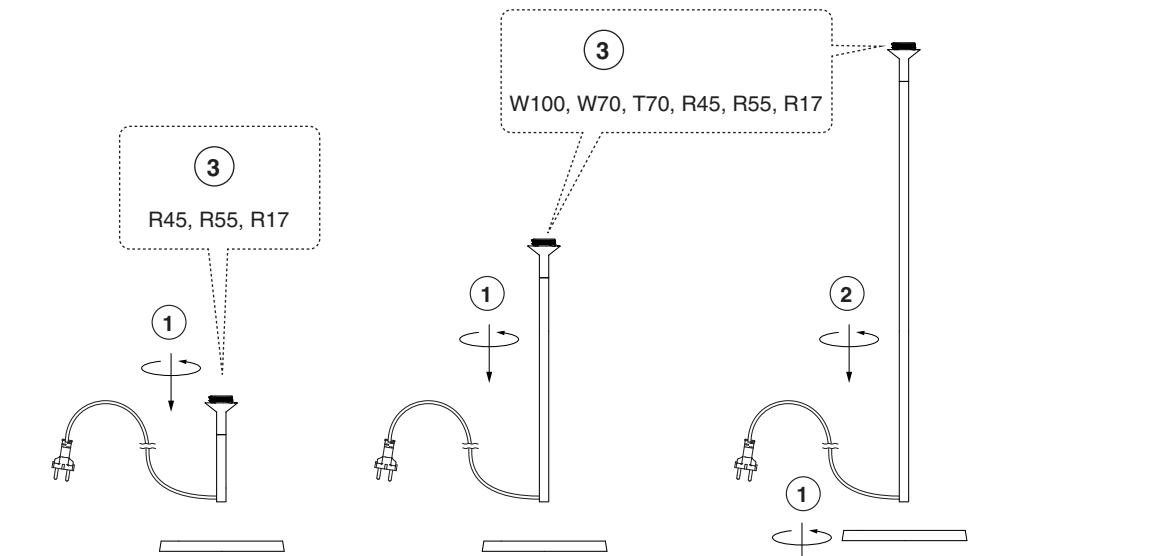

Options

TECHNICAL FEATURES

1 X E27 MAX 15W LED no incl.

Together
we take care
of the planet

Together we take care of the planet.
This is why we reduce paper consumption. Please refer to the safety, maintenance and warranty instructions at www.faro.es. If you cannot access it, call us at +34 937 723 965 or write to export@faro.es.