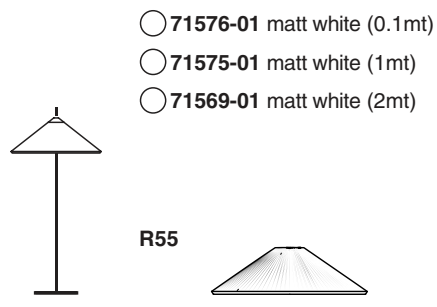

Options

TECHNICAL FEATURES

1 X E27 MAX 15W LED no incl.

Together
we take care
of the planet

Together we take care of the planet.
This is why we reduce paper consumption. Please refer to the safety, maintenance and warranty instructions at www.faro.es. If you cannot access it, call us at +34 937 723 965 or write to export@faro.es.