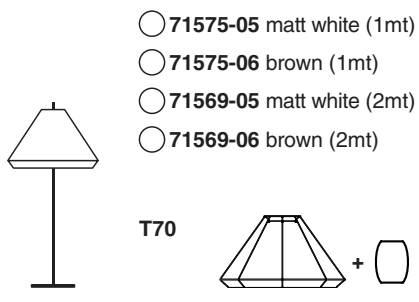

Options

TECHNICAL FEATURES

1 X E27 MAX 15W LED no incl.

Together
we take care
of the planet

Together we take care of the planet.
This is why we reduce paper consumption. Please refer to the safety, maintenance and warranty instructions at www.faro.es. If you cannot access it, call us at +34 937 723 965 or write to export@faro.es.