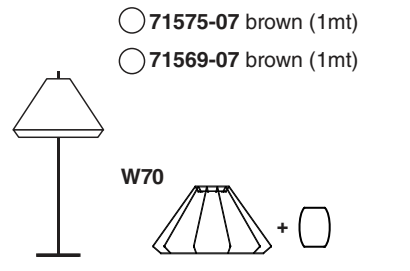

Options

TECHNICAL FEATURES

1 X E27 MAX 15W LED no incl.

Together
we take care
of the planet

Together we take care of the planet.
This is why we reduce paper consumption. Please refer to the safety, maintenance and warranty instructions at www.faro.es. If you cannot access it, call us at +34 937 723 965 or write to export@faro.es.