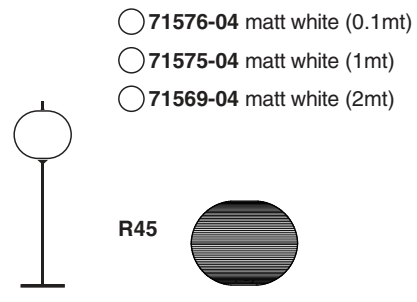

Options

TECHNICAL FEATURES

1 X E27 MAX 15W LED no incl.

Together
we take care
of the planet

Together we take care of the planet.
This is why we reduce paper consumption. Please refer to the safety, maintenance and warranty instructions at www.faro.es. If you cannot access it, call us at +34 937 723 965 or write to export@faro.es.