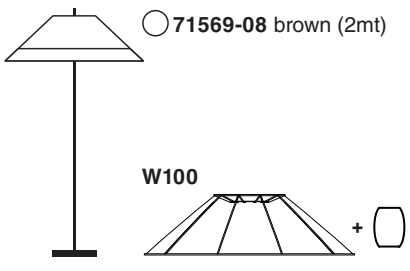

Options

TECHNICAL FEATURES

1 X E27 MAX 15W LED no incl.

Together
we take care
of the planet

Together we take care of the planet.
This is why we reduce paper consumption. Please refer to the safety, maintenance and warranty instructions at www.faro.es. If you cannot access it, call us at +34 937 723 965 or write to export@faro.es.