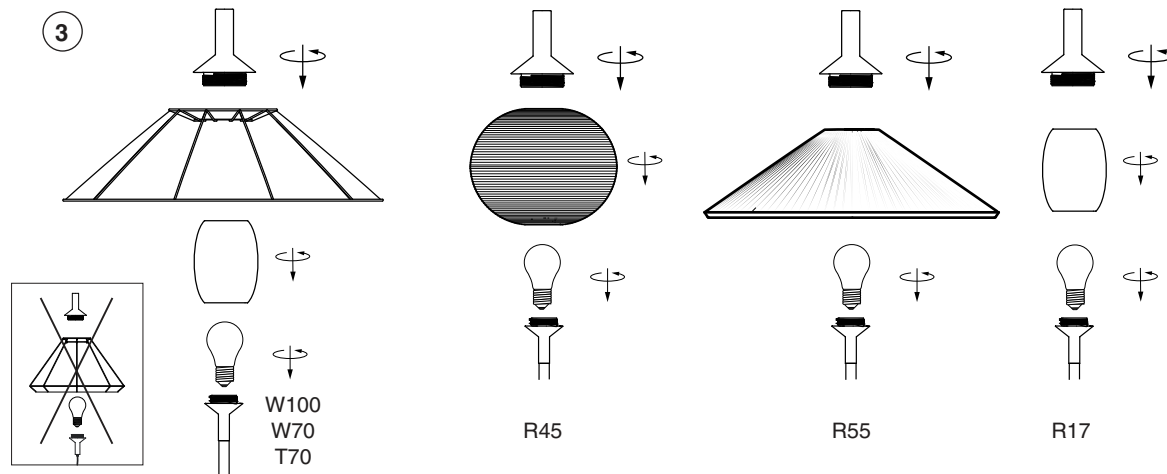

Options

TECHNICAL FEATURES

1 X E27 MAX 15W LED no incl.

Together
we take care
of the planet

Together we take care of the planet.

This is why we reduce paper consumption. Please refer to the safety, maintenance and warranty instructions at www.faro.es. If you cannot access it, call us at +34 937 723 965 or write to export@faro.es.