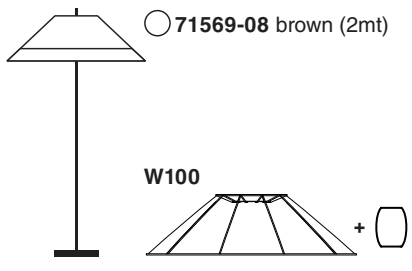

Options

TECHNICAL FEATURES

1 X E27 MAX 15W LED no incl.

Together
we take care
of the planet

Together we take care of the planet.

This is why we reduce paper consumption. Please refer to the safety, maintenance and warranty instructions at www.faro.es. If you cannot access it, call us at +34 937 723 965 or write to export@faro.es.