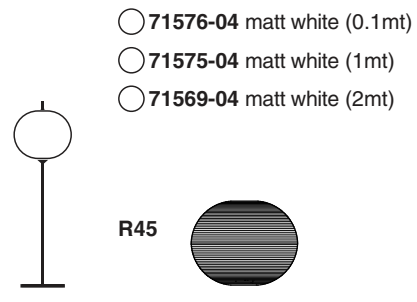

Options

TECHNICAL FEATURES

1 X E27 MAX 15W LED no incl.

Together
we take care
of the planet

Together we take care of the planet.

This is why we reduce paper consumption. Please refer to the safety, maintenance and warranty instructions at www.faro.es. If you cannot access it, call us at +34 937 723 965 or write to export@faro.es.