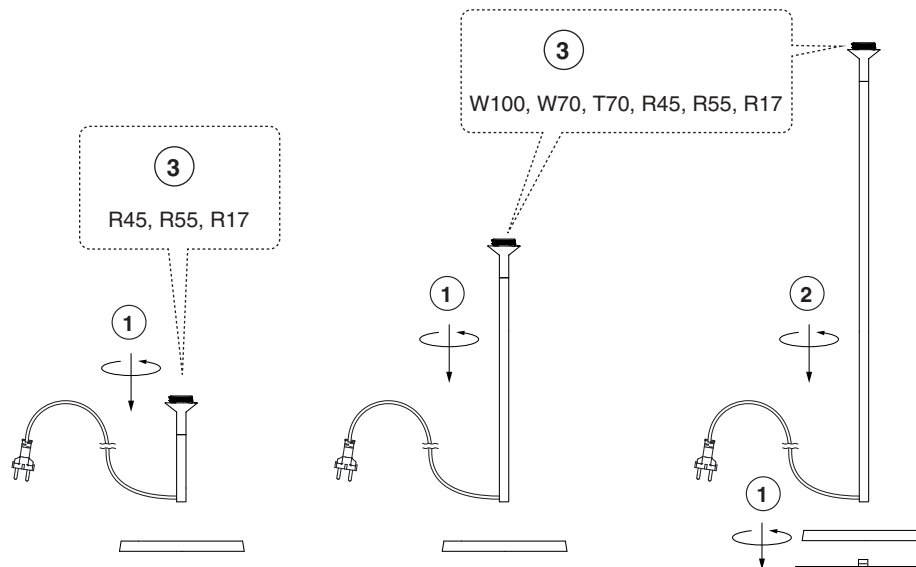

Options

TECHNICAL FEATURES

1 X E27 MAX 15W LED no incl.

Together
we take care
of the planet

Together we take care of the planet.

This is why we reduce paper consumption. Please refer to the safety, maintenance and warranty instructions at www.faro.es. If you cannot access it, call us at +34 937 723 965 or write to export@faro.es.