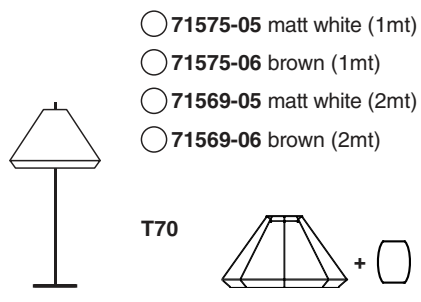

Options

TECHNICAL FEATURES

1 X E27 MAX 15W LED no incl.

Together
we take care
of the planet

Together we take care of the planet.

This is why we reduce paper consumption. Please refer to the safety, maintenance and warranty instructions at www.faro.es. If you cannot access it, call us at +34 937 723 965 or write to export@faro.es.