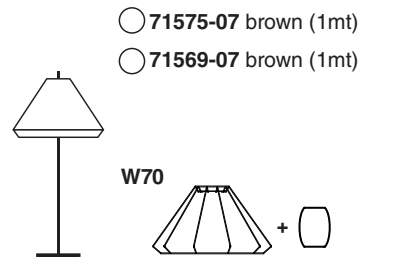

Options

TECHNICAL FEATURES

1 X E27 MAX 15W LED no incl.

Together
we take care
of the planet

Together we take care of the planet.

This is why we reduce paper consumption. Please refer to the safety, maintenance and warranty instructions at www.faro.es. If you cannot access it, call us at +34 937 723 965 or write to export@faro.es.