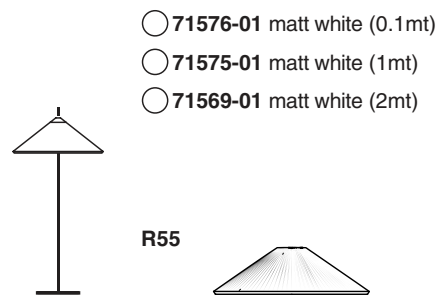

Options

TECHNICAL FEATURES

1 X E27 MAX 15W LED no incl.

Together
we take care
of the planet

Together we take care of the planet.

This is why we reduce paper consumption. Please refer to the safety, maintenance and warranty instructions at www.faro.es. If you cannot access it, call us at +34 937 723 965 or write to export@faro.es.