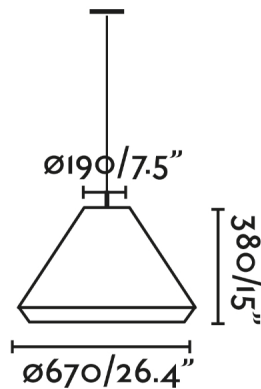

General characteristics

Fixation	Ceiling
Type	II
IP	65
voltage	100V-240V
Hertz	50/60Hz
Cable meters	3000mm
Power	15W

Material

Body/Structure	Aluminium
Diffuser	PEMD
Screen	Textilene

Finish

Body/Structure	Dark Grey
Diffuser	Opal
Screen	Brown