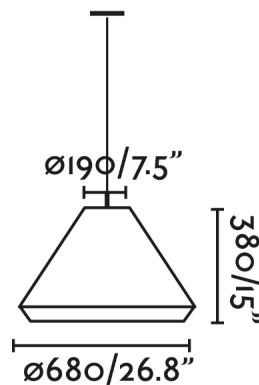

General characteristics

Fixation	Ceiling
Type	II
IP	65
voltage	100V-240V
Hertz	50/60Hz
Cable meters	3000mm
Power	15W

Material

Body/Structure	Aluminium
Diffuser	PEMD
Screen	Synthetic wicker

Finish

Body/Structure	Dark Grey
Diffuser	Opal
Screen	Brown