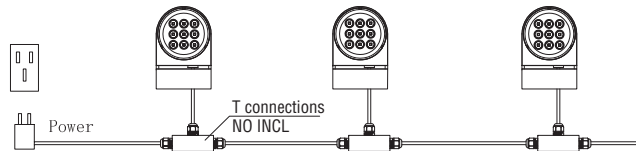

MUUR options

- with 9 LED
- with 12 LED

Serial connection

See www.faro.es for T connections

Cover Accessory

ref. 71770V Visor Cover 210MM
ref. 71771V Visor Cover 250MM