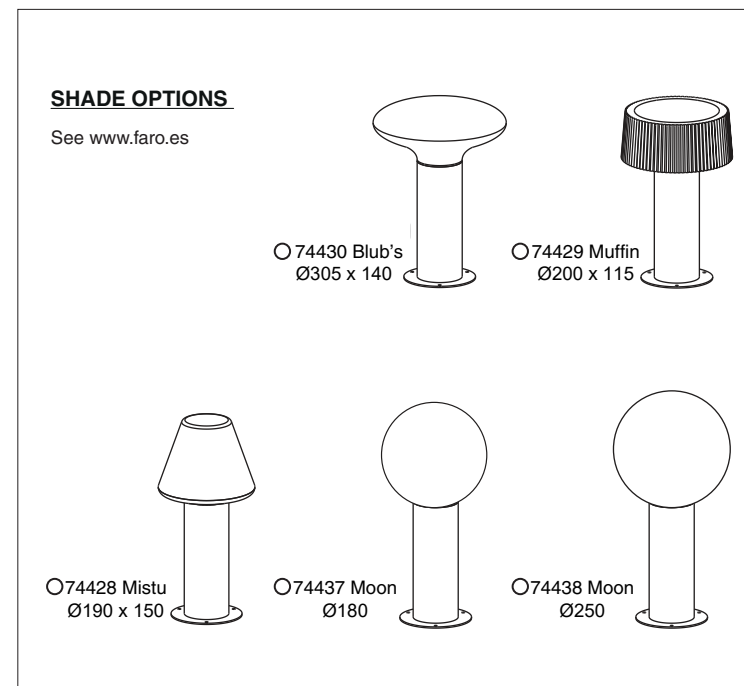

BOLLARD
for multiple shades

TECHNICAL FEATURES

1 X E27 MAX C35 15W LED no incl.

Together
we take care
of the planet

Together we take care of the planet.

This is why we reduce paper consumption. Please refer to the safety, maintenance and warranty instructions at www.faro.es. If you cannot access it, call us at +34 937 723 965 or write to export@faro.es.