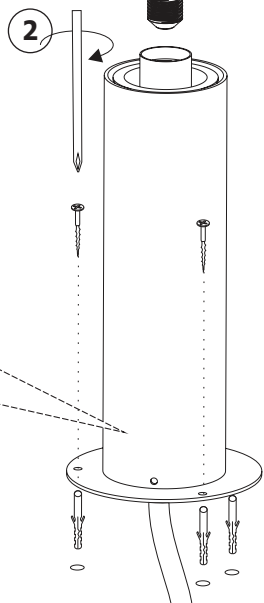

BOLLARD
for multiple shades

TECHNICAL FEATURES

1 X E27 MAX C35 15W LED no incl.

Together
we take care
of the planet

Together we take care of the planet.

This is why we reduce paper consumption. Please refer to the safety, maintenance and warranty instructions at www.faro.es. If you cannot access it, call us at +34 937 723 965 or write to export@faro.es.