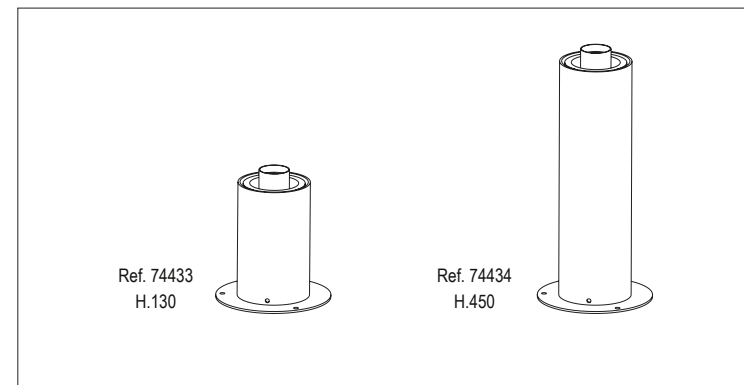

BOLLARD
for multiple shades

TECHNICAL FEATURES

1 X E27 MAX C35 15W LED no incl.

Together
we take care
of the planet

Together we take care of the planet.

This is why we reduce paper consumption. Please refer to the safety, maintenance and warranty instructions at www.faro.es. If you cannot access it, call us at +34 937 723 965 or write to export@faro.es.