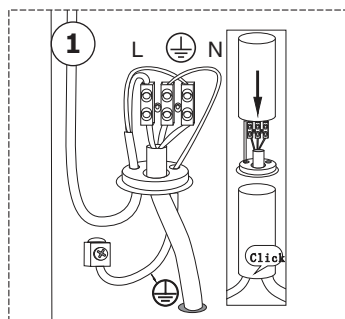

BOLLARD
for multiple shades

TECHNICAL FEATURES

1 X E27 MAX C35 15W LED no incl.

Together
we take care
of the planet

Together we take care of the planet.

This is why we reduce paper consumption. Please refer to the safety, maintenance and warranty instructions at www.faro.es. If you cannot access it, call us at +34 937 723 965 or write to export@faro.es.