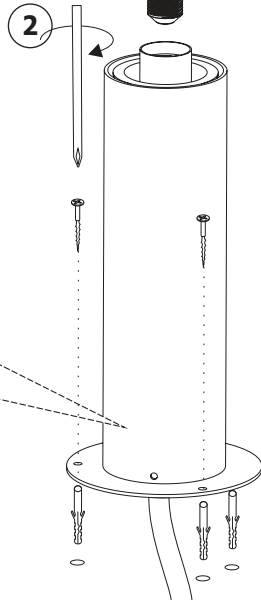

BOLLARD
for multiple shades

TECHNICAL FEATURES

1 X E27 MAX C35 15W LED no incl.

Together
we take care
of the planet

Together we take care of the planet.

This is why we reduce paper consumption. Please refer to the safety, maintenance and warranty instructions at www.faro.es. If you cannot access it, call us at +34 937 723 965 or write to export@faro.es.