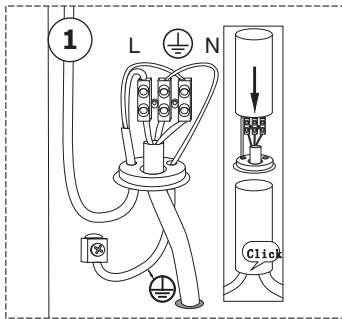

BOLLARD
for multiple shades

TECHNICAL FEATURES

1 X E27 MAX C35 15W LED no incl.

Together
we take care
of the planet

Together we take care of the planet.

This is why we reduce paper consumption. Please refer to the safety, maintenance and warranty instructions at www.faro.es. If you cannot access it, call us at +34 937 723 965 or write to export@faro.es.