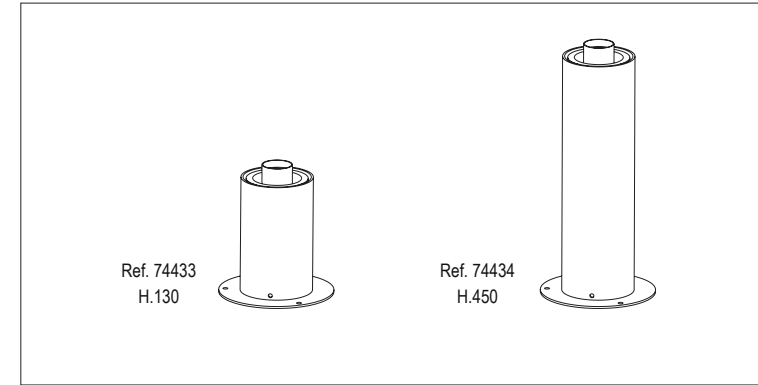

BOLLARD
for multiple shades

TECHNICAL FEATURES

1 X E27 MAX C35 15W LED no incl.

Together
we take care
of the planet

Together we take care of the planet.

This is why we reduce paper consumption. Please refer to the safety, maintenance and warranty instructions at www.faro.es. If you cannot access it, call us at +34 937 723 965 or write to export@faro.es.