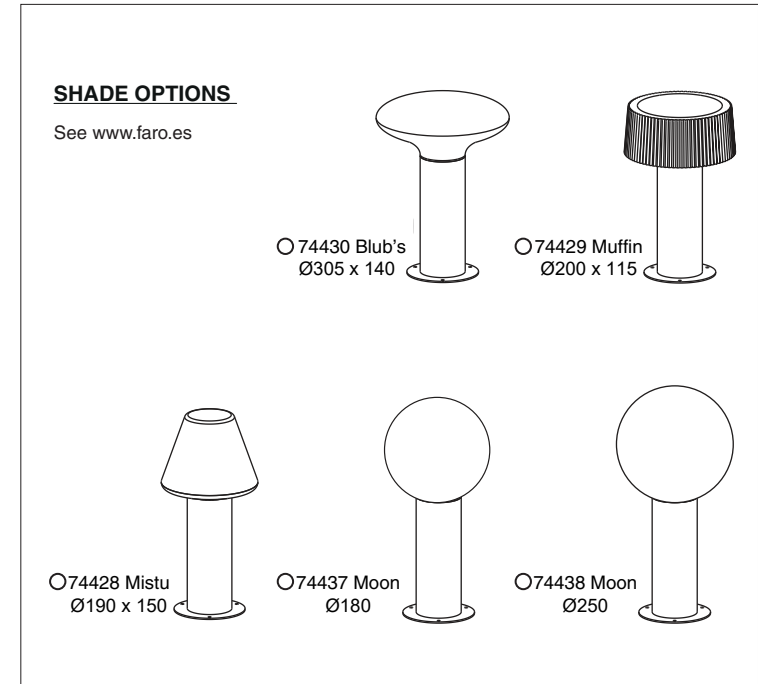

BOLLARD
for multiple shades

TECHNICAL FEATURES

1 X E27 MAX C35 15W LED no incl.

Together
we take care
of the planet

Together we take care of the planet.

This is why we reduce paper consumption. Please refer to the safety, maintenance and warranty instructions at www.faro.es. If you cannot access it, call us at +34 937 723 965 or write to export@faro.es.