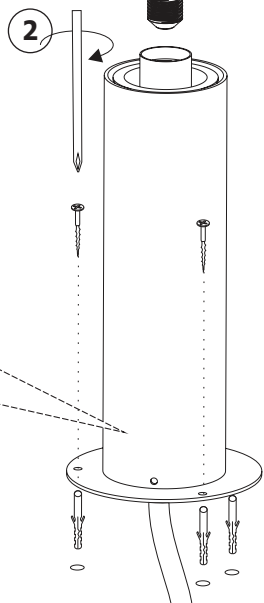

BOLLARD
for multiple shades

TECHNICAL FEATURES

1 X E27 MAX C35 15W LED no incl.

Together
we take care
of the planet

Together we take care of the planet. This is why we reduce paper consumption. Please refer to the safety, maintenance and warranty instructions at www.faro.es. If you cannot access it, call us at +34 937 723 965 or write to export@faro.es.