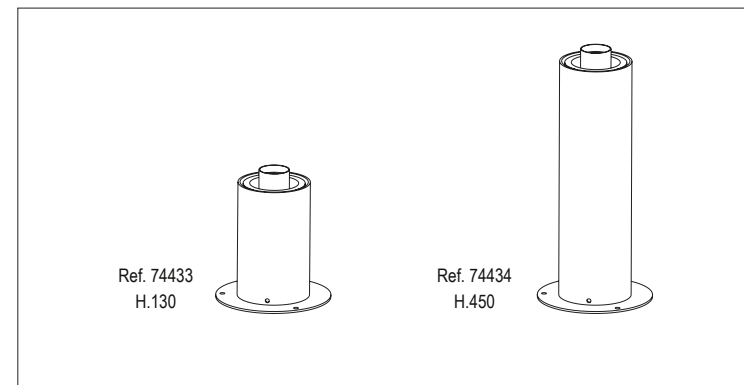

BOLLARD
for multiple shades

TECHNICAL FEATURES

1 X E27 MAX C35 15W LED no incl.

Together
we take care
of the planet

Together we take care of the planet. This is why we reduce paper consumption. Please refer to the safety, maintenance and warranty instructions at www.faro.es. If you cannot access it, call us at +34 937 723 965 or write to export@faro.es.