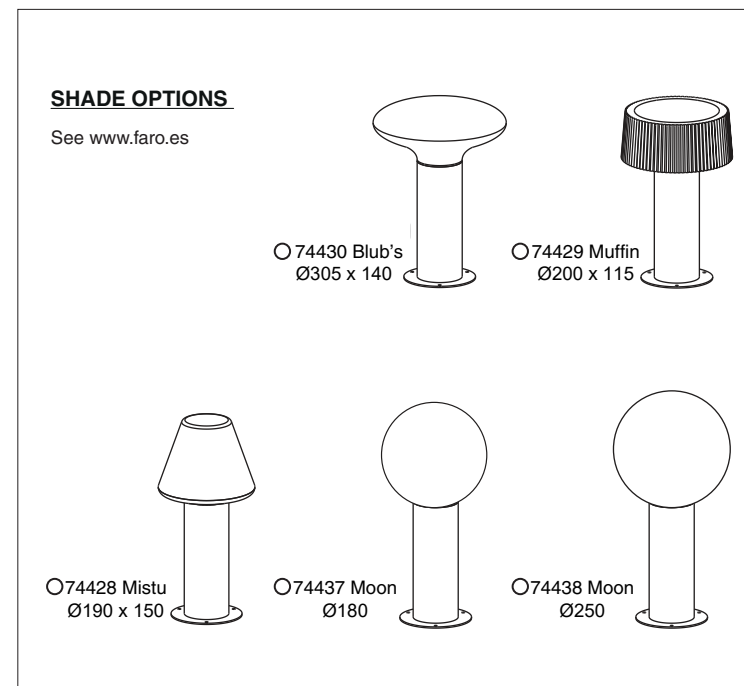

BOLLARD
for multiple shades

TECHNICAL FEATURES

1 X E27 MAX C35 15W LED no incl.

Together
we take care
of the planet

Together we take care of the planet. This is why we reduce paper consumption. Please refer to the safety, maintenance and warranty instructions at www.faro.es. If you cannot access it, call us at +34 937 723 965 or write to export@faro.es.