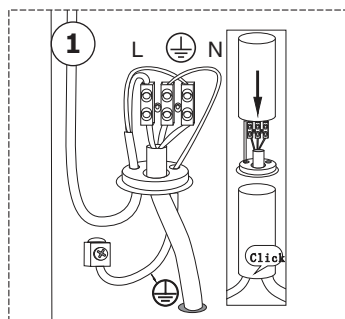

BOLLARD
for multiple shades

TECHNICAL FEATURES

1 X E27 MAX C35 15W LED no incl.

Together
we take care
of the planet

Together we take care of the planet. This is why we reduce paper consumption. Please refer to the safety, maintenance and warranty instructions at www.faro.es. If you cannot access it, call us at +34 937 723 965 or write to export@faro.es.