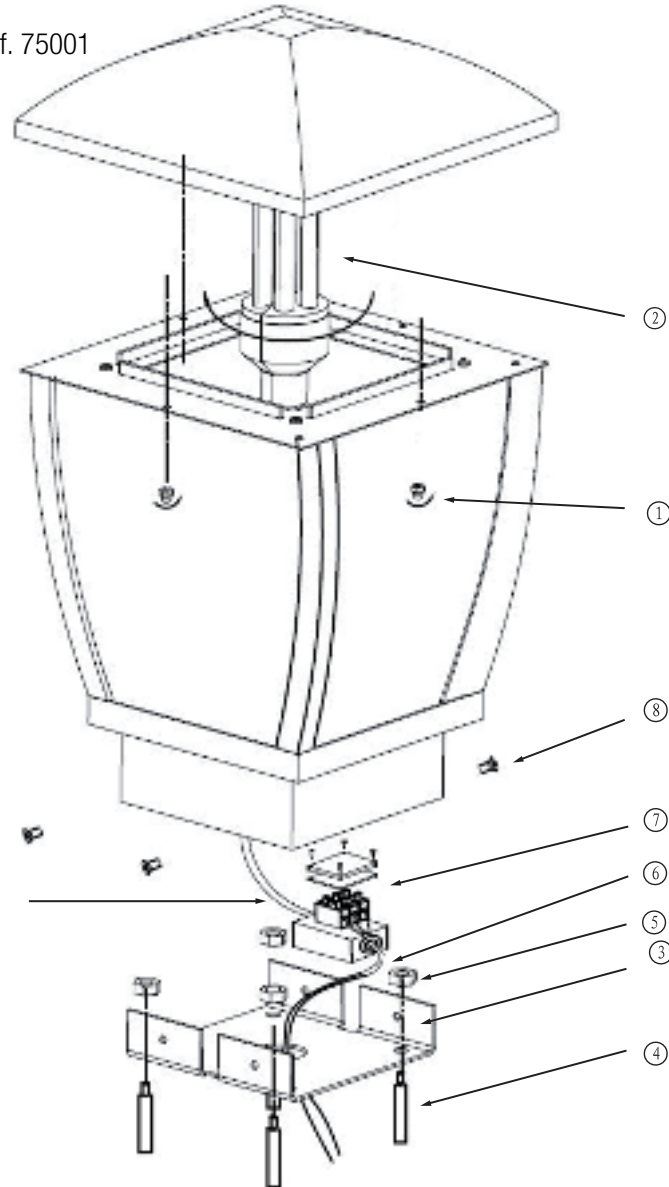

Ref. 74997

Ref. 75001

BOMBILLAS - BULBS

Ref. 74997

1 x E27 max 15w

Ref. 75001

1 x E27 max 100w

ICONOS - ICONES

1	2	3 IP44
4	5	6
7	8	9

CARACTERÍSTICAS ESPECÍFICAS  
SPECIFIC FEATURES

220V-240V~50/60Hz