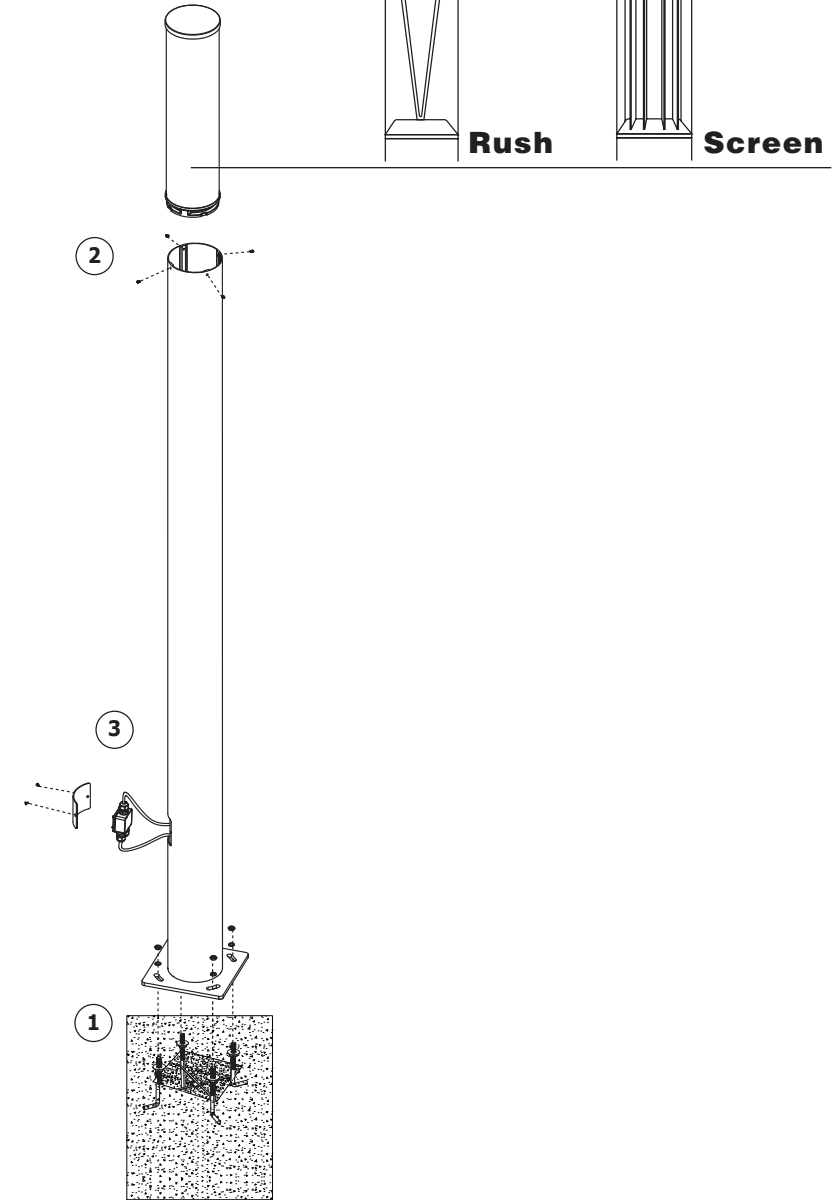

CCT (options see www.faro.es)

LENS (options see www.faro.es)

2700K CRI90 | 3000K CRI90 | 4000K CRI90

360° | 360° Wide | 180°

Together
we take care
of the planet

Together we take care of the planet.

This is why we reduce paper consumption. Please refer to the safety, maintenance and warranty instructions at www.faro.es. If you cannot access it, call us at +34 937 723 965 or write to export@faro.es.