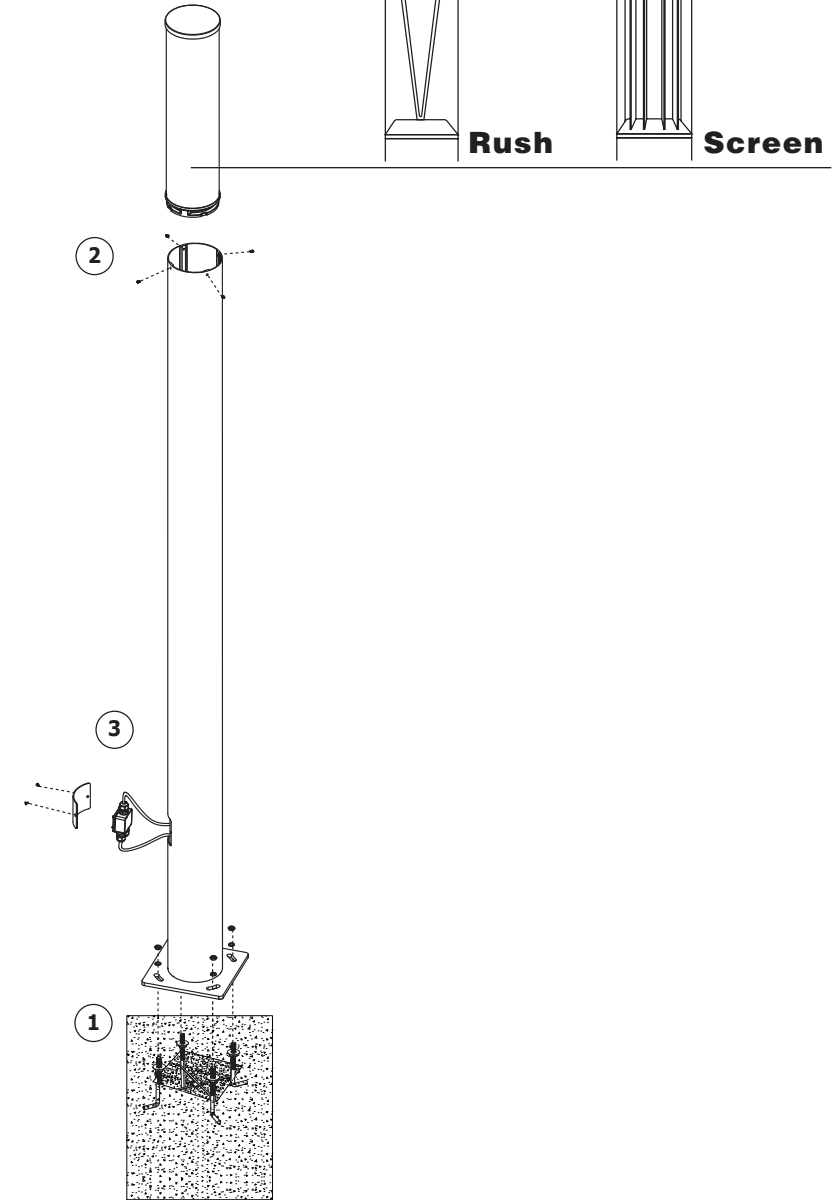

CCT (options see www.faro.es)

LENS (options see www.faro.es)

2700K CRI90 | 3000K CRI90 | 4000K CRI90

360° | 360° Wide | 180°

Together
we take care
of the planet

Together we take care of the planet. This is why we reduce paper consumption. Please refer to the safety, maintenance and warranty instructions at www.faro.es. If you cannot access it, call us at +34 937 723 965 or write to export@faro.es.