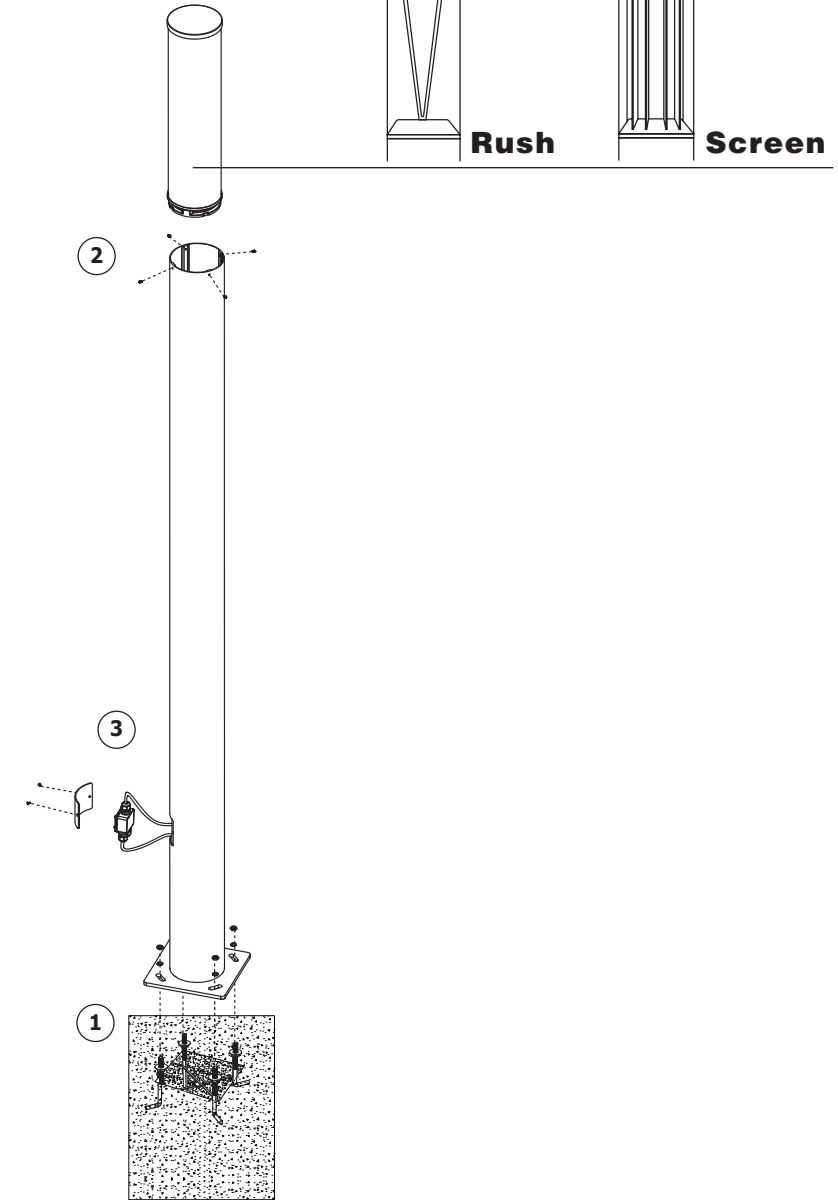

CCT (options see www.faro.es)

LENS (options see www.faro.es)

2700K CRI90 | 3000K CRI90 | 4000K CRI90

360° | 360° Wide | 180°

Together
we take care
of the planet

Together we take care of the planet. This is why we reduce paper consumption. Please refer to the safety, maintenance and warranty instructions at www.faro.es. If you cannot access it, call us at +34 937 723 965 or write to export@faro.es.