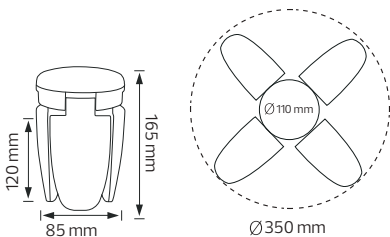

Technical Drawing

Features

- Low power consumption
- Efficient replacement for incandescent lamps
- Mercury free, no UV and IR radiation
- Instant on, 100% light output