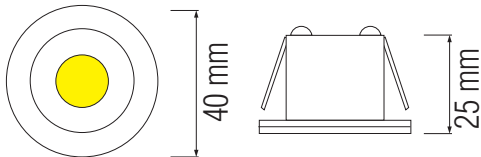

Technical Drawing