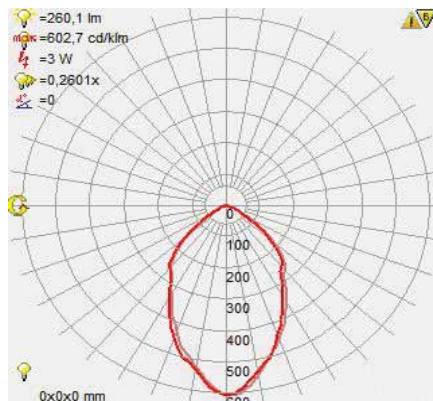

## Technical Drawing

33

## Technical Data

Voltage (V)	220-240V
Product Wattage (W)	3
Equivalence with incandescent lamp	24
Colour Render Index (Ra)	>Ra70
Colour Temperature (K)	4200K
Materials	Aluminium Die Casting Body
Protection Class	II
Dimmable	No
EEI	A to A++
Warm-up time up to 60 % of the full light output	Instant Full Light
Luminous Flux (lm)	260
Luminous Efficacy (lm/W)	86
Rated Life (hrs) ⌚	30.000
IP Rating	20
Power Factor	>0.5
Beam Angle	30°
Starting Time	<0.2s
Number of ON-OFF cycling	x10.000

## Photometric Diagram