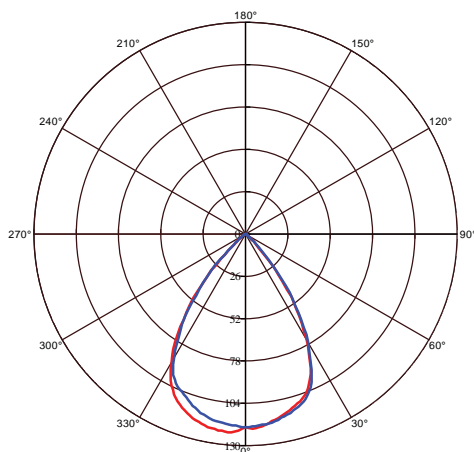

Photometric Diagram