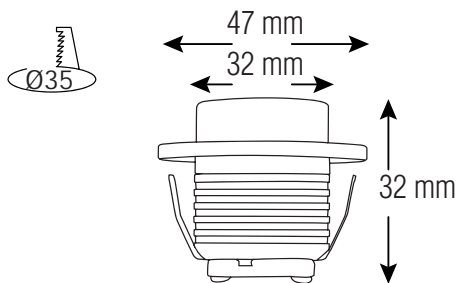

## Technical Data

Voltage (V)	85-265V
Product Wattage (W)	3
Equivalence with incandescent lamp	24
Colour Render Index (Ra)	>Ra70
Colour Temperature (K)	4200K
Materials	Aluminium
Protection Class	II
Dimmable	No
EEI	A to A++
Warm-up time up to 60 % of the full light output	Instant Full Light
Luminous Flux (lm)	125
Luminous Efficacy (lm/W)	42
Rated Life (hrs) ⌚	30.000
IP Rating	20
Power Factor	>0.5
Beam Angle	70°
Starting Time	<0.2s
Number of ON-OFF cycling	x20.000

## Technical Drawing