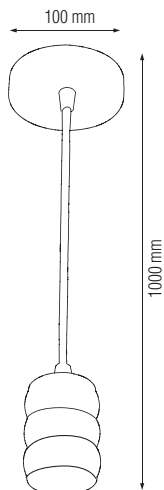

PENDANT LAMP

Product&Family Code:

021 009 0001

GAUSS

RED COPPER

OLD BRONZE

GOLD

CHROME

PEARL BLACK

Technical Drawing

Technical Data

Voltage (V)	220-240V
Product Wattage (W)	Max. 60W
Lamp Type	E27
WEEE Regulation Appropriate	Yes
Material	Metal
Dimmable	No
EEI	E to A++

Applications

- It's the perfect light fixture to install in bedroom, living room, dining room, kitchen