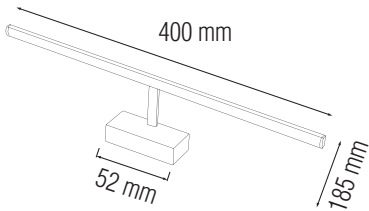

LED PICTURE & MIRROR LAMP

Product&Family Code: 040 014 0008

ANKA-8

Chrome

Technical Drawing

Technical Data	
Voltage (V)	100-250V
Product Wattage (W)	8
Equivalence with incandescent lamp(W)	64
Colour Render Index (Ra)	>Ra70
Colour Temperature (K)	4200
Materials	Chrome + PC
Protection Class	I
Dimmable	No
EEI	A to A++
Warm-up time up to 60 %of the full light output	Instant Full Light
Luminous Flux (lm)	570
Luminous Efficacy (lm/W)	71
Rated Life (hrs) ⌚	30.000
IP Rating	45
Power Factor	>0.5
Beam Angle	120°
Starting Time	<0.2s
Number of ON-OFF cycling	x15.000