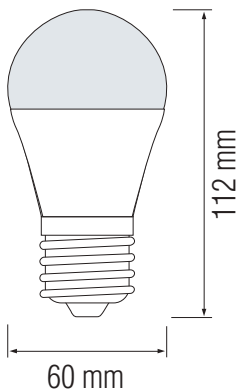

LED BULB

Product&Family Code: 001 006 0010

PREMIER-10

Technical Drawing

Photometric Diagram

Technical Data	
Voltage (V)	175-250V
Product Wattage (W)	10
Equivalence with incandescent lamp	80
Colour Render Index (Ra)	>Ra80
Colour Temperature (K)	3000K-4200K-6400K
Materials	Aluminium Housing with PMMA Diffuser
Protection Class	-
Dimmable	No
EEL	A+
Warm-up time up to 60 % of the full light output	Instant Full Light
Luminous Flux (lm)	1000
Luminous Efficacy (lm/W)	100
Rated Life (hrs) Ⓟ	25,000
IP Rating	-
Power Factor	>0.5
Beam Angle ☆	160 °
Starting Time	<0.5
Number of ON-OFF cycling	x12,500