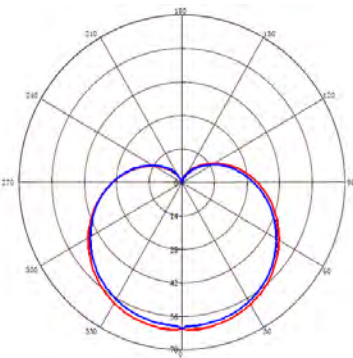

LED BULB

Product&Family Code: 001 006 0010

PREMIER-10

Technical Drawing

Photometric Diagram

Technical Data	
Voltage (V)	175-250V
Product Wattage (W)	10
Equivalence with incandescent lamp	80
Colour Render Index (Ra)	>Ra80
Colour Temperature (K)	3000K-4200K-6400K
Materials	Aluminium Housing with PMMA Diffuser
Protection Class	-
Dimmable	No
EEL	A+
Warm-up time up to 60 % of the full light output	Instant Full Light
Luminous Flux (lm)	1000
Luminous Efficacy (lm/W)	100
Rated Life (hrs) Ⓟ	25,000
IP Rating	-
Power Factor	>0.5
Beam Angle ☆	160 °
Starting Time	<0.5
Number of ON-OFF cycling	x12,500