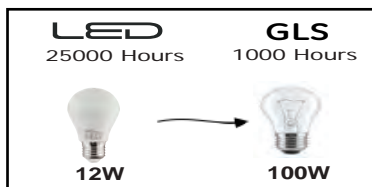

# LED BULB

Product&Family Code: 001 006 0012

**PREMIER-12**

Technical Drawing

Photometric Diagram

Technical Data	
Voltage (V)	175-250V
Product Wattage (W)	12
Equivalence with incandescent lamp	100
Colour Render Index (Ra)	>Ra80
Colour Temperature (K)	3000K-4200K-6400K
Materials	Aluminium Housing with PMMA Diffuser
Protection Class	-
Dimmable	No
EEL	<b>A+</b>
Warm-up time up to 60 % of the full light output	Instant Full Light
Luminous Flux (lm)	1050
Luminous Efficacy (lm/W)	87.5
Rated Life (hrs) Ⓢ	25,000
IP Rating	-
Power Factor	>0.5
Beam Angle ☆	160 °
Starting Time	<0.5
Number of ON-OFF cycling	x12,500