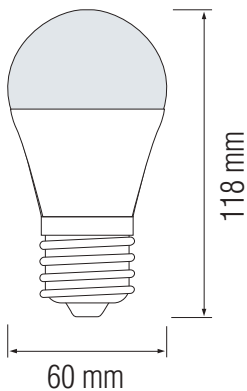

# LED BULB

Product&Family Code: 001 006 0012

**PREMIER-12**

Technical Drawing

Photometric Diagram

Technical Data	
Voltage (V)	175-250V
Product Wattage (W)	12
Equivalence with incandescent lamp	100
Colour Render Index (Ra)	>Ra80
Colour Temperature (K)	3000K-4200K-6400K
Materials	Aluminium Housing with PMMA Diffuser
Protection Class	-
Dimmable	No
EEL	<b>A+</b>
Warm-up time up to 60 % of the full light output	Instant Full Light
Luminous Flux (lm)	1050
Luminous Efficacy (lm/W)	87.5
Rated Life (hrs) Ⓢ	25,000
IP Rating	-
Power Factor	>0.5
Beam Angle ☆	160 °
Starting Time	<0.5
Number of ON-OFF cycling	x12,500