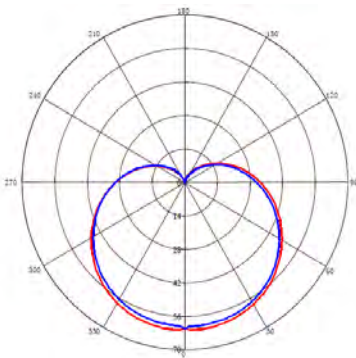

# LED BULB

Product&Family Code: 001 006 0012

**PREMIER-12**

Technical Drawing

Photometric Diagram

Technical Data	
Voltage (V)	175-250V
Product Wattage (W)	12
Equivalence with incandescent lamp	100
Colour Render Index (Ra)	>Ra80
Colour Temperature (K)	3000K-4200K-6400K
Materials	Aluminium Housing with PMMA Diffuser
Protection Class	-
Dimmable	No
EEL	<b>A+</b>
Warm-up time up to 60 % of the full light output	Instant Full Light
Luminous Flux (lm)	1050
Luminous Efficacy (lm/W)	87.5
Rated Life (hrs) Ⓢ	25,000
IP Rating	-
Power Factor	>0.5
Beam Angle ☆	160 °
Starting Time	<0.5
Number of ON-OFF cycling	x12,500