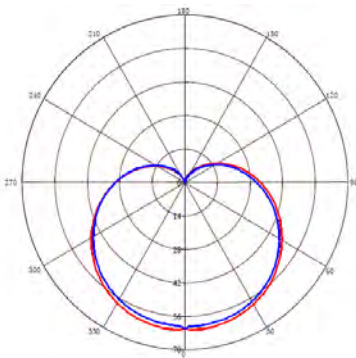

# LED BULB

Product&Family Code: 001 006 0015

**PREMIER-15**

Technical Drawing

Photometric Diagram

Technical Data	
Voltage (V)	175-250V
Product Wattage (W)	15
Equivalence with incandescent lamp	120
Colour Render Index (Ra)	>Ra80
Colour Temperature (K)	3000K-4200K-6400K
Materials	Aluminium Housing with PMMA Diffuser
Protection Class	-
Dimmable	No
EEL	A+
Warm-up time up to 60 % of the full light output	Instant Full Light
Luminous Flux (lm)	1400
Luminous Efficacy (lm/W)	93
Rated Life (hrs) Ⓢ	25,000
IP Rating	-
Power Factor	>0.5
Beam Angle ☆	160 °
Starting Time	<0.5
Number of ON-OFF cycling	x12,500