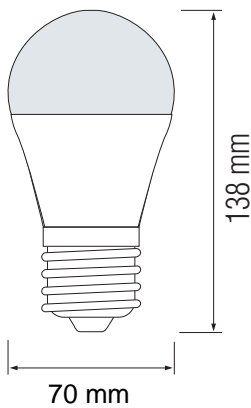

# LED BULB

Product&Family Code: 001 006 0015

**PREMIER-15**

Technical Drawing

Photometric Diagram

Technical Data	
Voltage (V)	175-250V
Product Wattage (W)	15
Equivalence with incandescent lamp	120
Colour Render Index (Ra)	>Ra80
Colour Temperature (K)	3000K-4200K-6400K
Materials	Aluminium Housing with PMMA Diffuser
Protection Class	-
Dimmable	No
EEL	A+
Warm-up time up to 60 % of the full light output	Instant Full Light
Luminous Flux (lm)	1400
Luminous Efficacy (lm/W)	93
Rated Life (hrs) Ⓢ	25,000
IP Rating	-
Power Factor	>0.5
Beam Angle ☆	160 °
Starting Time	<0.5
Number of ON-OFF cycling	x12,500