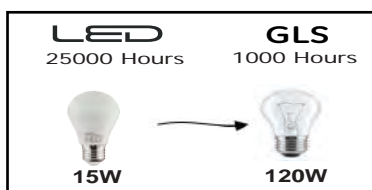

# LED BULB

Product&Family Code: 001 006 0015

**PREMIER-15**

Technical Drawing

Photometric Diagram

Technical Data	
Voltage (V)	175-250V
Product Wattage (W)	15
Equivalence with incandescent lamp	120
Colour Render Index (Ra)	>Ra80
Colour Temperature (K)	3000K-4200K-6400K
Materials	Aluminium Housing with PMMA Diffuser
Protection Class	-
Dimmable	No
EEL	A+
Warm-up time up to 60 % of the full light output	Instant Full Light
Luminous Flux (lm)	1400
Luminous Efficacy (lm/W)	93
Rated Life (hrs) Ⓢ	25,000
IP Rating	-
Power Factor	>0.5
Beam Angle ☆	160 °
Starting Time	<0.5
Number of ON-OFF cycling	x12,500