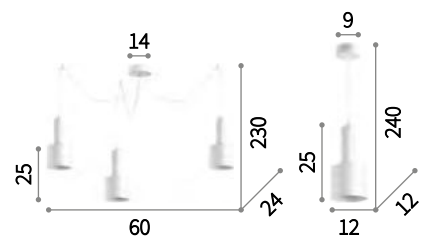

231594

Holly **new**

Metal ceiling rose and diffusers with brushed brass finish or powder coated with white or black finish. Power cables coated with fabric.

IP20

IP20

2,740 Kg / 0,0254 m³
E27 max 3 x 60W

0,780 Kg / 0,0064 m³
E27 max 1 x 60W