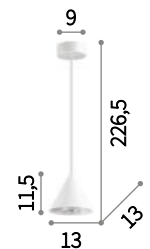

A-Line new

Powder coated metal ceiling cup. Matt white or black varnished metal diffuser white inside. Power cable coated with fabric.

LED

Bulbs LED GU10 7W 3000 K included in models: 232690 and 232713. Code 123943

IP20

1,080 Kg / 0,0519 m³
E27 max 1 x 60W

232720 € 58 new
232744 € 58 new

IP20 INCLUSA

0,330 Kg / 0,0109 m³
GU10 max 1 x 28W

232690 € 38 new
232713 € 38 new

3000 K / 720 Lm
123899 € 6,90

3000 K / 640 Lm
123943 € 3,90