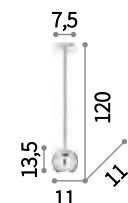

0,520 Kg / 0,0040 m³
GU10 max 1 x 28W

- 231228 € 60 **new**
- 140988* € 90 **new**
- 116457 € 65
- 231259 € 60 **new**

* GU10 max 1 x 15W

3000 K / 560 Lm
101378 € 6,50