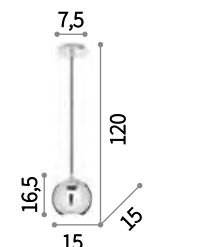

116464

Mr Jack **new**

Metal frame and spherical diffuser with white, chrome, wood or black finish. Electrical cable covered with fabric.

LED Bulbs LED GU10 7W 3000 K included.
Cod. 101378

0,890 Kg / 0,0089 m³
GU10 max 1 x 28W

- 231273 € 70 **new**
- 140995* € 100 **new**
- 116464 € 75
- 231297 € 70 **new**

* GU10 max 1 x 15W

3000 K / 560 Lm
101378 € 6,50

0,520 Kg / 0,0040 m³
GU10 max 1 x 28W

- 231228 € 60 **new**
- 140988* € 90 **new**
- 116457 € 65
- 231259 € 60 **new**