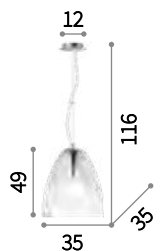

Blossom **new**

Chrome metal frame and ceiling cup. Clear blown glass diffuser with amber or smoky finish. Clear PVC power cable.

IP20

1,890 Kg / 0,0705 m³
E27 max 1 x 60W

241524 € 130 **new**
241517 € 130 **new**

3000 K / 720 Lm
101354 € 9,00

Audi-20

Chrome metal central bulb holder. Blown clear or blend chrome glass diffuser. Steel wire adjustable in length with automatic blocking mechanisms.

LED Bulbs LED E27 8W Globo D125 3000 K included. Cod. 101347/101354