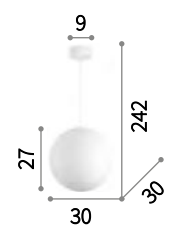

IP20

0,860 Kg / 0,0404 m³
E27 max 1x25W

226026 € 85 ^{new}

3000 K / 720 Lm
101354 € 9,00

3000 K / 720 Lm
101354 € 9,00

3000 K / 720 Lm
101354 € 9,00