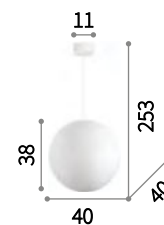

Carta ^{new}

Matt white painted metal frame.
Polycarbonate diffuser with paper effect covering.
Power cable coated with fabric.

P. 269

IP20

1,780 Kg / 0,1601 m³
E27 max 1x25W

226040 € 275 ^{new}

IP20

1,460 Kg / 0,0880 m³
E27 max 1x25W