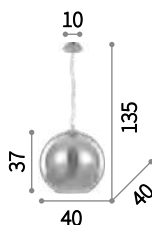

Nemo new

Blown glass diffuser. Available with smoky, copper, clear or faded chrome finishes. 052793 model with white blown and acid-etched glass bulb cover.

LED Bulbs LED G9 3,2W 3000 K included in 052793 model. Cod. 209043

IP20

4,000 Kg / 0,2200 m³
E27 max 1x60W

094137 € 350

IP20

3,490 Kg / 0,1227 m³
E27 max 1x60W

052816 € 215
250359 € 215 new
094229 € 215
250342 € 215 new
111919 € 215

IP20

2,960 Kg / 0,0664 m³
E27 max 1x60W