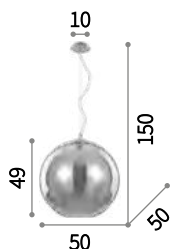

Nemo new

Blown glass diffuser. Available with smoky, copper, clear or faded chrome finishes. 052793 model with white blown and acid-etched glass bulb cover.

LED Bulbs LED G9 3,2W 3000 K included in 052793 model. Cod. 209043

IP20

4,000 Kg / 0,2200 m³
E27 max 1x60W

094137 € 350

IP20

3,490 Kg / 0,1227 m³
E27 max 1x60W

052816 € 215
250359 € 215 new
094229 € 215
250342 € 215 new
111919 € 215

IP20

2,960 Kg / 0,0664 m³
E27 max 1x60W