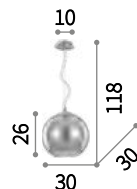

Nemo new

Blown glass diffuser. Available with smoky, copper, clear or faded chrome finishes. 052793 model with white blown and acid-etched glass bulb cover.

LED Bulbs LED G9 3,2W 3000 K included in 052793 model. Cod. 209043

IP20

4,000 Kg / 0,2200 m³
E27 max 1x60W

094137 € 350

IP20

3,490 Kg / 0,1227 m³
E27 max 1x60W

052816 € 215
250359 € 215 new
094229 € 215
250342 € 215 new
111919 € 215

IP20

2,960 Kg / 0,0664 m³
E27 max 1x60W