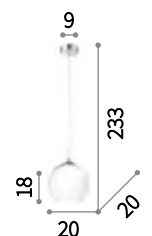

IP20

1,080 Kg / 0,0287 m³
G9 max 1x40W

052793 € 75

3000 K / 860 Lm
101347 € 8,90

3000 K / 860 Lm
101347 € 8,90

3000 K / 860 Lm
101323 € 7,90

3000 K / 860 Lm
101323 € 7,90

3000 K / 300 Lm
209043 € 3,50