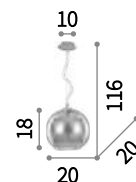

IP20

1,300 Kg / 0,0257 m³
E27 max 1x60W

149585 € 75
250311 € 75 new
250304 € 75 new
250328 € 75 new