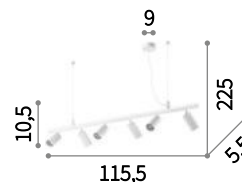

## Dynamite **new**

Powder coated or plated metal frame. Adjustable diffusers. Power cable coated with fabric. Suspension model includes also kit for ceiling installation.

**LED** Bulbs LED GU10 7W 3000 K included. Cod.123943

231433

231396

IP20 INCLUSA

2,700 Kg / 0,0280 m<sup>3</sup>  
GU10 max 6 x 28W

231433 € 335 **new**  
244648 € 360 **new**  
231396 € 335 **new**

IP20 INCLUSA

2,310 Kg / 0,0179 m<sup>3</sup>  
GU10 max 4 x 28W