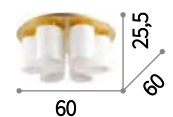

Daisy **new**

Metal base with gold leaf finish. White acid-etched blown glass diffusers with stripes in relief.

■ □ IP20

12,000 Kg / 0,1183 m³
E27 max 6x60W

247779 ■ € 360 **new**

💡 3000 K / 720 Lm
123899 € 6,90