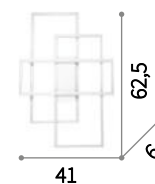

Frame new

Matt white varnished metal base and frame.
Opal color plastic diffusers.

LED LED source 3000 K, 30.000 h life.

IP20

1,240 Kg / 0,0263 m³
LED 31W / 2200 Lm

230726 € 220 new

IP20

1,430 Kg / 0,0530 m³
LED 35W / 2800 Lm