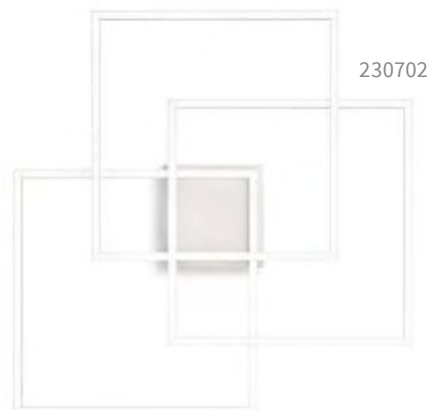

Frame new

Matt white varnished metal base and frame.
Opal color plastic diffusers.

LED LED source 3000 K, 30.000 h life.

IP20

1,240 Kg / 0,0263 m³
LED 31W / 2200 Lm

230726 € 220 new

IP20

1,430 Kg / 0,0530 m³
LED 35W / 2800 Lm