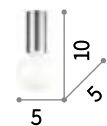

## Petit **new**

Metal body available in matt white or black varnish, chrome or brass plated.

**LED** Bulbs LED E27 8W Globo D95 3000 K included. Cod. 101330

0,790 Kg / 0,0007 m<sup>3</sup>  
E27 max 1x60W