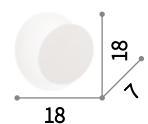

## Tick **new**

Powder coated metal body with gold or silver leaf finish. The diffuser can be reclined up to 90°.

**LED** LED source 3000 K, 30.000 h life.

238951

238975

■ □ IP20

0,440 Kg / 0,0028 m<sup>3</sup>  
LED 6W / 390 Lm