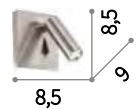

IP20

0,340 Kg / 0,0008 m³
LED 3W / 130 Lm

250106	€ 45 new
250137	€ 50 new
250120	€ 50 new
250113	€ 45 new