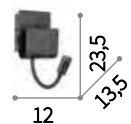

## Probe **new**

White or black powder coated aluminum body. Double diffuser: upper diffuser made of acrylic, lower diffuser with flexible arm. Independent integrated switches. USB socket.

**LED** LED source 3000 K, 20.000 h life.

**ON/OFF** Lamp with integrated switch.

**USB** Lamp with integrated USB socket.

**IP20**

0,870 Kg / 0,0020 m<sup>3</sup>  
LED 9W / 580 Lm

243160 **€ 120 new**  
237930 **€ 120 new**