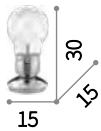

Luce Max

Chrome frame. Clear blown glass diffuser with decorative aluminum thread inside.

Lamp with integrated switch.

1,240 Kg / 0,0271 m³
E27 max 1 x 60W

033686 € 46

3000 K / 860 Lm
119571 € 6,50

P. 097

Microphone ^{new}

White or black powder coated or plated brass metal base and frame. Power cable coated with fabric with integrated switch.

Bulbs LED E27 8W Globo D95 3000 K included. Cod. 101323

Lamp with integrated switch.