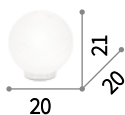

Penombra

Metal frame and upper vault with brass finish.
White blown acid-etched glass diffuser.

Lamp with integrated switch.

2,550 Kg / 0,0488 m³
E27 max 1 x 60W

176680 € 150

3000 K / 720 Lm
123899 € 6,90

P. 107

P. 204

Carta ^{new}

Matt white painted metal frame.
Polycarbonate diffuser with paper effect
covering. Power cable coated with fabric.

Lamp with integrated switch.

1,500 Kg / 0,0400 m³
E27 max 1 x 25W

226057 € 90 new