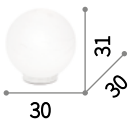

Penombra

Metal frame and upper vault with brass finish.
White blown acid-etched glass diffuser.

Lamp with integrated switch.

2,550 Kg / 0,0488 m³
E27 max 1 x 60W

176680 € 150

3000 K / 720 Lm
123899 € 6,90

P. 107

P. 204

Carta ^{new}

Matt white painted metal frame.
Polycarbonate diffuser with paper effect
covering. Power cable coated with fabric.

Lamp with integrated switch.

1,500 Kg / 0,0400 m³
E27 max 1 x 25W

226057 € 90 new