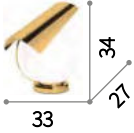

Penombra

Metal frame and upper vault with brass finish.
White blown acid-etched glass diffuser.

Lamp with integrated switch.

2,550 Kg / 0,0488 m³
E27 max 1 x 60W

176680 € 150

3000 K / 720 Lm
123899 € 6,90

P. 107

P. 204

Carta ^{new}

Matt white painted metal frame.
Polycarbonate diffuser with paper effect
covering. Power cable coated with fabric.

Lamp with integrated switch.

1,500 Kg / 0,0400 m³
E27 max 1 x 25W

226057 € 90 new