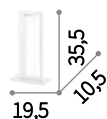

Subway new

Matt white varnished metal frame. White glass cylindrical diffuser. Clear PVC power cable.

LED LED source 3000 K, 20.000 h life.

ON/OFF Lamp with integrated switch.

IP20

1,720 Kg / 0,0560 m³
LED 8W / 560 Lm

224473 € 100 new

Luxury

Brass or chrome finished metal frame. Matt black base. PVC shade with sides covered with fabric.

ON/OFF Lamp with integrated switch.

IP20

2,890 Kg / 0,0333 m³
E27 max 1 x 60W

201078 € 236
201115 € 246