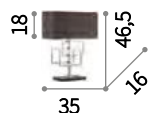

Subway new

Matt white varnished metal frame. White glass cylindrical diffuser. Clear PVC power cable.

LED LED source 3000 K, 20.000 h life.

ON/OFF Lamp with integrated switch.

IP20

1,720 Kg / 0,0560 m³
LED 8W / 560 Lm

224473 € 100 new

Luxury

Brass or chrome finished metal frame. Matt black base. PVC shade with sides covered with fabric.

ON/OFF Lamp with integrated switch.

IP20

2,890 Kg / 0,0333 m³
E27 max 1 x 60W

201078 € 236
201115 € 246