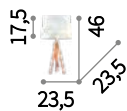

York

Natural wooden tripod stand with metal details. PVC foil shade coated with fabric. Power cable coated with fabric. Available also with white or black shades and frame.

ON
OFF Lamp with integrated switch.

IP20
0,500 Kg / 0,0172 m³
E27 max 1 x 60W
121376 € 90
089782 € 90
121413 € 90