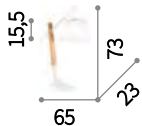

Eminent ^{new}

White or black powder coated metal frame.
Pole made of natural wood. PVC shade coated
with fabric. Power cable coated with fabric with
switch.

Lamp with integrated switch.

IP20

1,970 Kg / 0,0275 m³
E27 max 1 x 60W

207568 € 120 ^{new}
238388 € 120 ^{new}

3000 K / 720 Lm
123899 € 6,90

P. 302

Lolita ^{new}

Table lamp with rechargeable battery with
white or black finish. Metal frame. Plastic
diffuser. The table lamp has 5 hours autonomy.