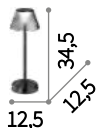

LED

LED source 3000 K, 25.000 h life.

Lamp with integrated switch.

IP44

Protection degree IP44.

IP44

0,530 Kg / 0,0078 m³
LED 7W / 450 Lm

250281 € 68 ^{new}
250274 € 68 ^{new}