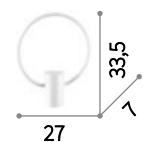

## Cerchio new

White or matt black painted metal body.  
Plastic diffuser in opal color. PVC cable with  
integrated switch and power supply.

**LED** LED source 3000 K, 20.000 h life.

**ON/OFF** Lamp with integrated switch.

 IP20

0,910 Kg / 0,0145 m<sup>3</sup>  
LED 12W / 470 Lm

224633  € 115 new  
224640  € 115 new