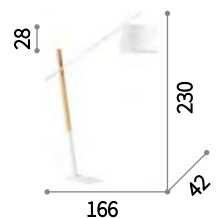

IP20

10,610 Kg / 0,1120 m³
E27 max 1x60W

207582 € 398
207599 € 398 **new**

3000 K / 720 Lm
101354 € 9,00

P. 277