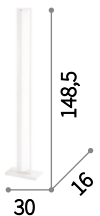

# Mallow

Metal base and arms with matt white varnish finish. Blown sandblasted clear glass diffusers.

Halogen bulbs G9 28W 2700 K included.

Lamp with integrated switch.

5,690 Kg / 0,1808 m<sup>3</sup>  
G9 max 6x28W

# Subway <sup>new</sup>

Matt white varnished metal frame. White glass cylindrical diffuser. Clear PVC power cable.

LED source 3000 K, 20.000 h life.

Lamp with integrated switch.

7,370 Kg / 0,0588 m<sup>3</sup>  
LED 27W / 2530 Lm