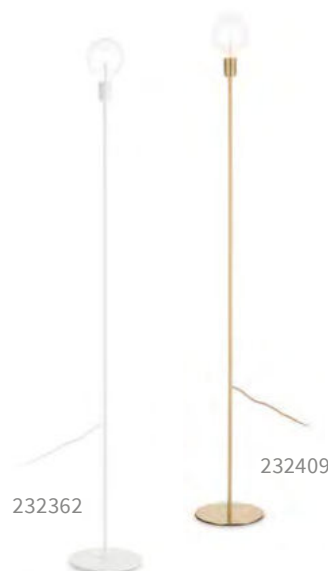

232331

Microphone new

White or black powder coated or plated brass metal base and frame. Power cable coated with fabric with integrated switch.

LED Bulbs LED E27 8W Globo D125 trasparente 3000 K included. Cod. 101347

ON OFF Lamp with integrated switch.

P. 266

232362

232409

IP20  

2,320 Kg / 0,0425 m³
E27 max 1x60W

232362  € 125 new
232409  € 150 new
232331  € 125 new

 3000 K / 860 Lm
101347 € 8,90