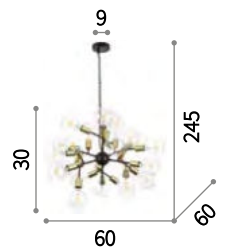

Spark **new**

Matt black varnished metal ceiling rose and frame and plated bulb holders. Power cable coated with fabric.

IP20

3,000 Kg / 0,0885 m³
E27 max 24 x 60W

238241 ■ € 380 **new**