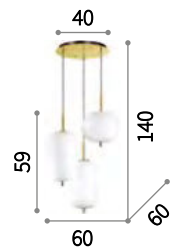

Umile **new**

Metal ceiling rose and decorative elements with satin gold finish. White acid-etched blown glass diffusers. Integrated LED.

LED LED source 3000 K, 20.000 h life.

IP20

8,600 Kg / 0,2150 m³
LED 50W / 3160 Lm